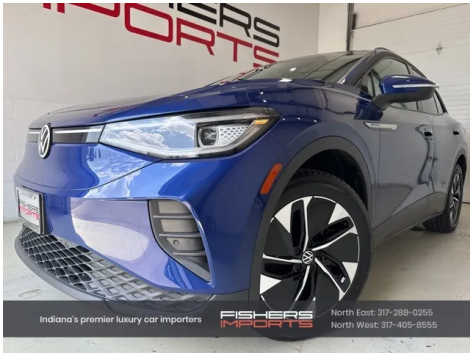

2021 Volkswagen ID.4 Pro S

\$22,950

Stock Number: 12505
 VIN: WVGGNPE23MP062505
 Exterior: Blue
 Interior: Gray
 Odometer: 29,800 miles
 Passengers: 5
 Fuel Type: Electric
 Engine: Electric Motor
 Transmission: Automatic
 Drivetrain: AWD
 Horsepower: 302 hp @ 0 RPM
 Torque: 0 lb-ft @ 0 RPM