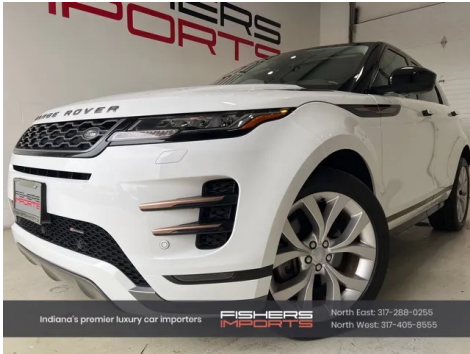

**2022 Land Rover Range Rover
Evoque Dynamic**

\$36,400

Stock Number: I5939
 VIN: SALZT2FX3NH175939
 Exterior: White
 Interior: Gray
 Odometer: 17,653 miles
 Passengers: 5
 Fuel Type: Gasoline
 Engine: I4
 Transmission: 9-Speed Automatic
 Drivetrain: AWD
 Horsepower: 246 hp @ 5500 RPM
 Torque: 269 lb-ft @ 1400 RPM

Exterior

Power Operated Rear trunk/liftgate
 Speed Sensitive Front wipers
 Safety Reverse Power windows
 Rain Sensing Front wipers
 Dual Tip Exhaust
 LED Taillights
 Power Folding Side mirror adjustments
 LED Headlights
 Aluminum Alloy Wheels