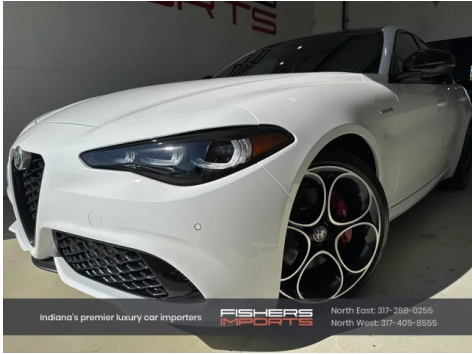

**2024 Alfa Romeo Giulia Veloce**

**\$31,896**

Stock Number: 19623  
 VIN: ZARFANBNXR7679623  
 Exterior: White  
 Interior: Black  
 Odometer: 25,283 miles  
 Passengers: 5  
 Fuel Type: Gasoline  
 Engine: I4  
 Transmission: 8-Speed Automatic  
 Drivetrain: AWD  
 Horsepower: 280 hp @ 5200 RPM  
 Torque: 306 lb-ft @ 2000 RPM