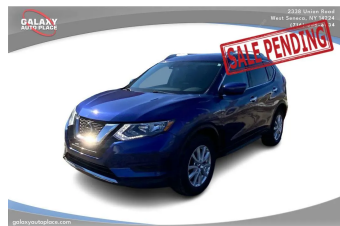

2019 Nissan Rogue SV

\$13,995

Stock Number: 21011
 VIN: KNMAT2MV3KP532396
 Exterior: Blue
 Interior: Gray
 Odometer: 82,535 miles
 Passengers: 5
 Fuel Type: Gasoline
 Engine: 4 Cylinder Engine
 Transmission: CVT
 Drivetrain: AWD
 Horsepower: 170 hp @ 6000 RPM
 Torque: 175 lb-ft @ 4400 RPM

Exterior

- Auto High Beam Dimmer Headlights
- Power Operated Rear trunk/liftgate
- LED Taillights
- LED Daytime running lights
- Aluminum Alloy Wheels
- Sensor-activated Rear trunk/liftgate

Interior

- Automatic Climate Control Front air conditioning
- Heated Passenger seat
- Heated Driver seat
- Dual Front air conditioning zones
- 8 Driver seat power adjustments
- Leather Shift knob trim
- Bucket Front seat type
- Variable/speed-proportional Power steering
- Cloth Upholstery
- Leather Steering wheel trim
- Cruise control
- Push-button start
- Remote engine start
- Dual Level Cargo Area Storage
- Ambient lighting
- Proximity Entry System Multi-function remote
- Liftgate Memorized settings