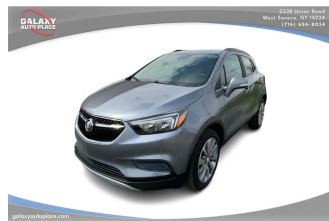

2019 Buick Encore Preferred

\$14,495

Stock Number: 21304
 VIN: KL4CJASB0KB727560
 Exterior: Gray
 Interior: Black
 Odometer: 52,460 miles
 Passengers: 5
 Fuel Type: Gasoline
 Engine: 4 Cylinder Engine
 6-SPEED
 AUTOMATIC,
 Transmission: ELECTRONICALLY-
 CONTROLLED WITH
 OVERDRIVE
 Drivetrain: FWD
 Horsepower: 138 hp @ 4900 RPM
 Torque: 148 lb-ft @ 1850 RPM

Safety

Front Side airbags
 Rear Side curtain airbags
 Rear Side airbags
 Dual Front Knee airbags
 Front Side curtain airbags
 4-wheel ABS
 Rearview Camera system
 Rear Cross traffic alert

Exterior

Safety Reverse Power windows
 Aluminum Alloy With Painted Accents
 Wheels
 LED Daytime running lights

Interior

6 Driver seat power adjustments
 Bucket Front seat type
 Variable/speed-proportional Power steering
 Cloth Upholstery
 Leather Steering wheel trim
 Cruise control
 Push-button start
 Ambient lighting
 Proximity Entry System Multi-function remote
 Leatherette Upholstery accents