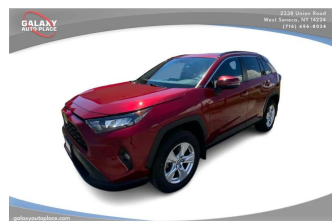

**2019 Toyota RAV4 XLE**

**\$20,995**

Stock Number: 21478  
 VIN: 2T3P1RFV8KC054780  
 Exterior: Red  
 Interior: Black  
 Odometer: 87,962 miles  
 Passengers: 5  
 Fuel Type: Gasoline  
 Engine: 4 Cylinder Engine  
 Transmission: Automatic  
 Drivetrain: AWD  
 Horsepower: 203 hp @ 6600 RPM  
 Torque: 184 lb-ft @ 5000 RPM