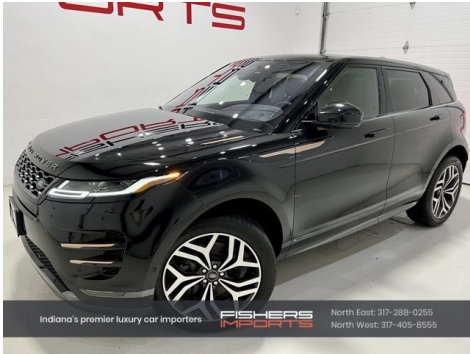

**2020 Land Rover Range Rover
Evoque R-Dynamic HSE**

\$47,250

Stock Number: F5496
 VIN: SALZM2GX2LH115496
 Exterior: Black
 Interior: Black
 Odometer: 6,994 miles
 Passengers:
 Fuel Type: Gasoline
 Engine:
 Transmission: 9-Speed Automatic
 Drivetrain: AWD
 Horsepower: 296 hp @ 5500 RPM
 Torque: 295 lb-ft @ 1600 RPM